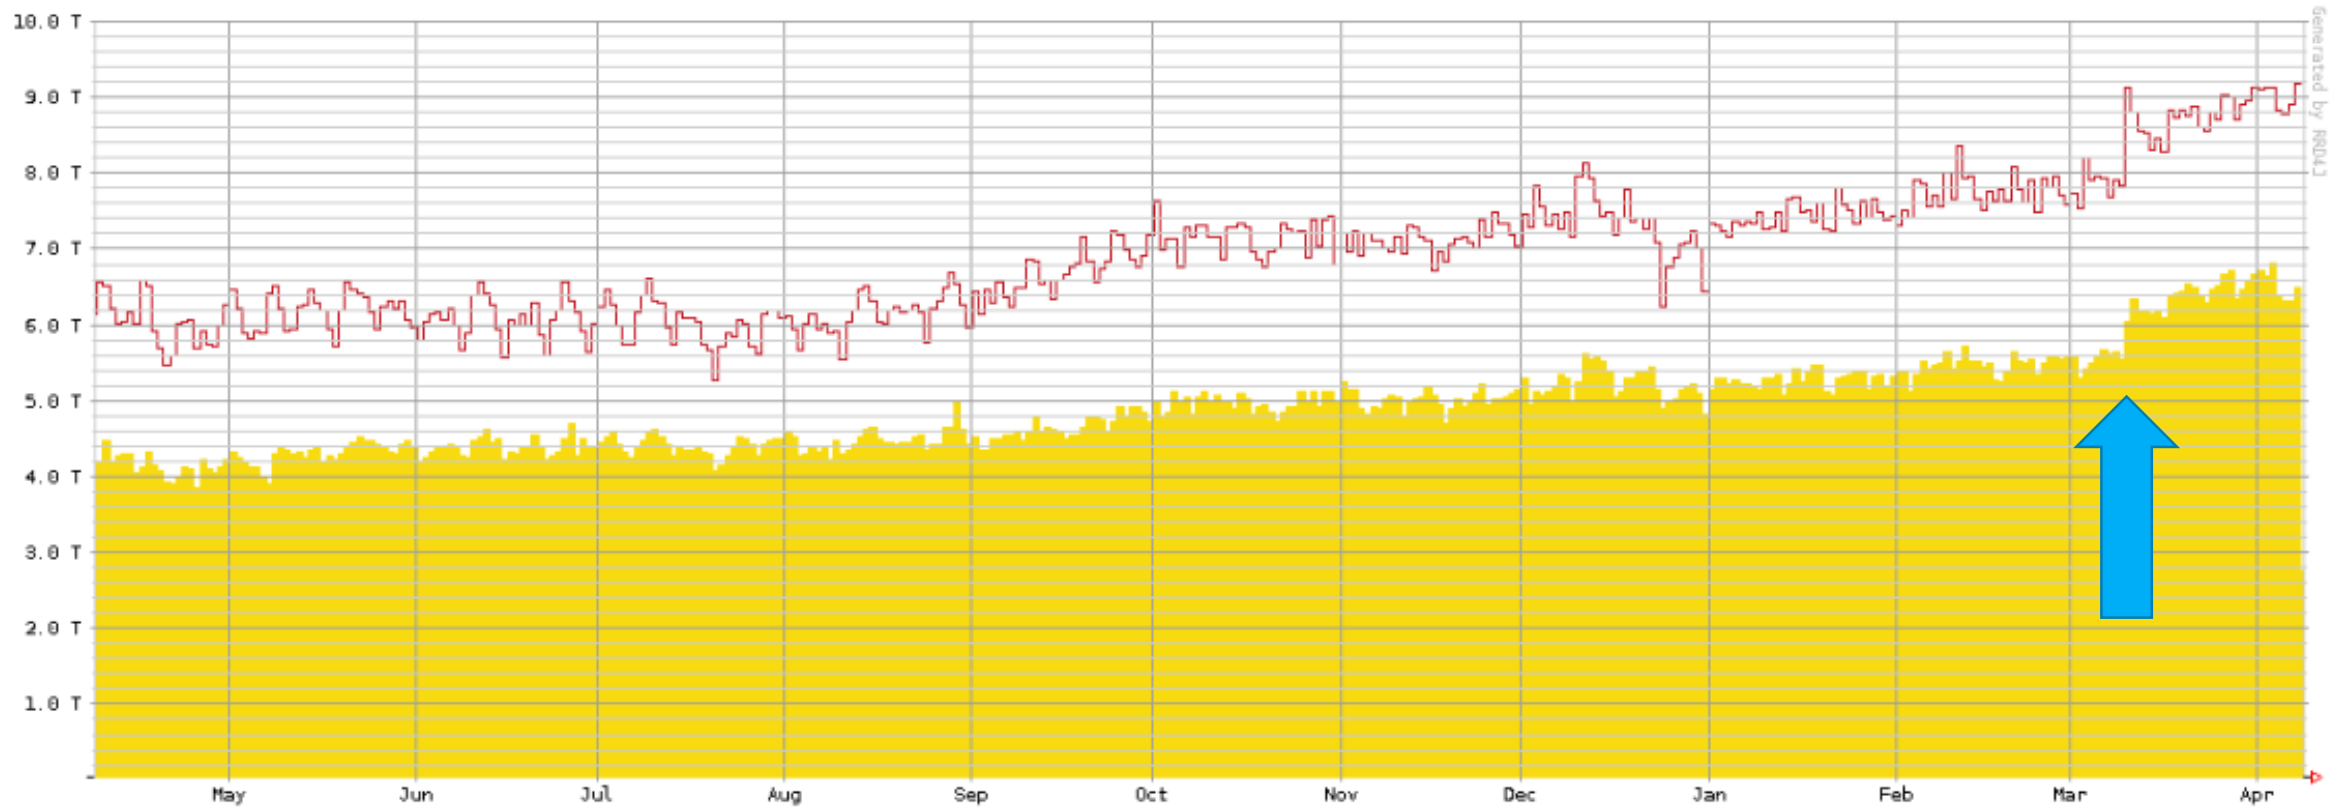

Corona und Auswirkungen

1-year graph

**ECHTE FTTH
GLASFASER
TECHNOLOGIE**

Beratung und Terminvereinbarung: 02861 8133 421

A woman with short blonde hair is sitting in a hospital bed, looking thoughtfully out of a window. She has a colorful striped towel (pink, yellow, blue) draped over her face and is holding it with her hand. The background is a blurred hospital room with medical equipment. In the foreground, the back of another person's head is visible, out of focus.